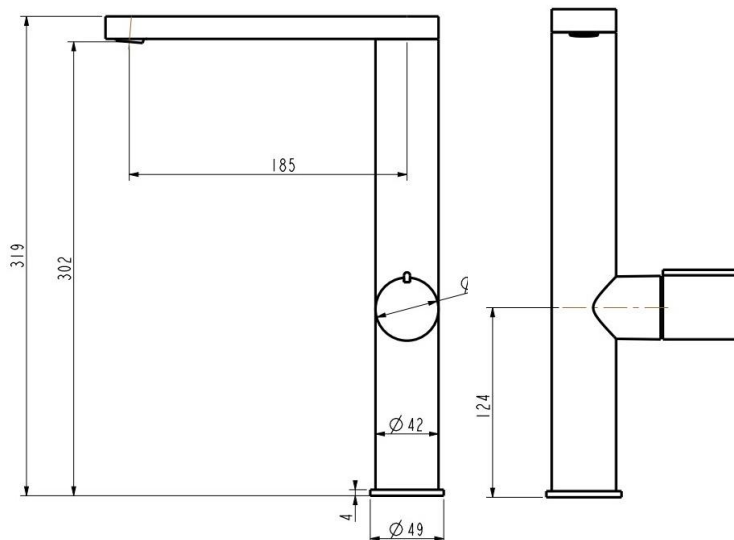

SOL Sink Mixer SAVE MODE™

Featuring the Exclusive Collection
vito bertoni