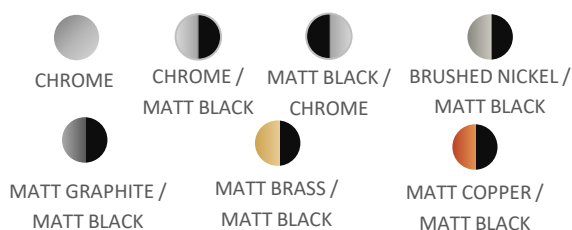

AVAILABLE FINISHES:

FOR MORE INFORMATION VISIT
www.aldertapware.com.au

SPECIFICATIONS

PRODUCT CODE:	44490 CHROME 44496 CHROME/MATT BLACK 44492 MATT BLACK/CHROME 44494 BRUSHED NICKEL/MATT BLACK 44500 MATT GRAPHITE/ BLACK 44502 MATT BRASS/ BLACK 44504 MATT COPPER/ BLACK
WELS:	5 STAR – 6 Litres/Min
MATERIAL:	BRASS
CARTRIDGE:	25mm ceramic disc
TEMPERATURE:	MAX 75° C
PRESSURE:	MAX 500 KPA
CONNECTIONS:	½" BSP Female
ACCREDITATIONS:	AS/NZS 3718 – WM 002002

PRODUCT FEATURES

- Featuring a sleek slim aesthetic, progressive handle, swivel spout and split finish design each piece makes a sassy high end designer statement
- AMOR-KOTE™ superior scratch resistance and durable contemporary finishes
- Smooth 25mm progressive cartridge operation exudes quality
- Streamlined concealed aerator for contemporary look
- SAVE MODE™ significantly reduces household energy costs
- MIXER-LOK™ ensures your mixer never works loose
- Australian designed and engineered
- Supported by a 15 year warranty